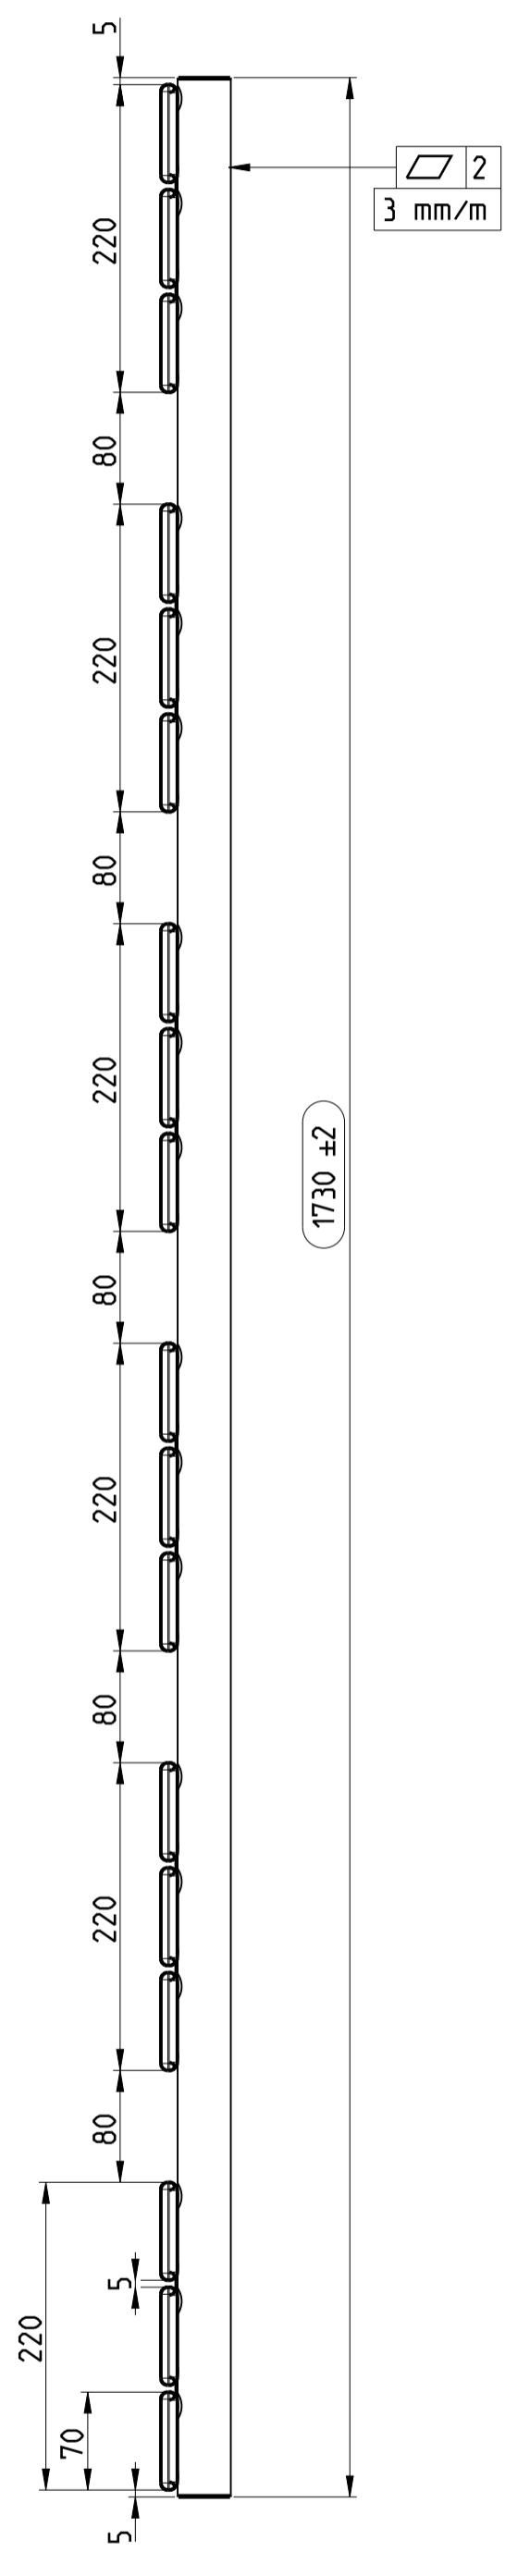

DESIGNATION	L
Alba Raw Frames 830x500	500
Alba Raw Frames 830x600	600
Alba Raw Frames 1130x500	500
Alba Raw Frames 1130x600	600
Alba Raw Frames 1430x500	500
Alba Raw Frames 1430x600	600
Alba Raw Frames 1730x500	500
Alba Raw Frames 1730x600	600

SCALE 1/10

SCALE 1/10

SCALE 1/5

SCALE 1/5

SCALE 1/5

SCALE 1/5

SECTION A-A
SCALE 1/1

SECTION A-A
SCALE 1/1

Ind	Date	Creation of drawing	11.02.2020	Ind	Date	Modification		Ind	Date	Modification	
lazzarini		Weight:		Material:				Colour:			
Code:	ALBA_RANGE	drawn by	muraty	checked by		status		ERP ID		folio	1 / 1
creation date	11.02.2020	ALBA dritto - gamma ALBA straight - range ALBA gerade - Auswahl		PLM ID		REV.					
size	A2	scale	1/5	This drawing can't be, without authorization, neither copied, neither reproduced, or communicated to thirds. Law of July 14, 1909 on the drawings and the models.							