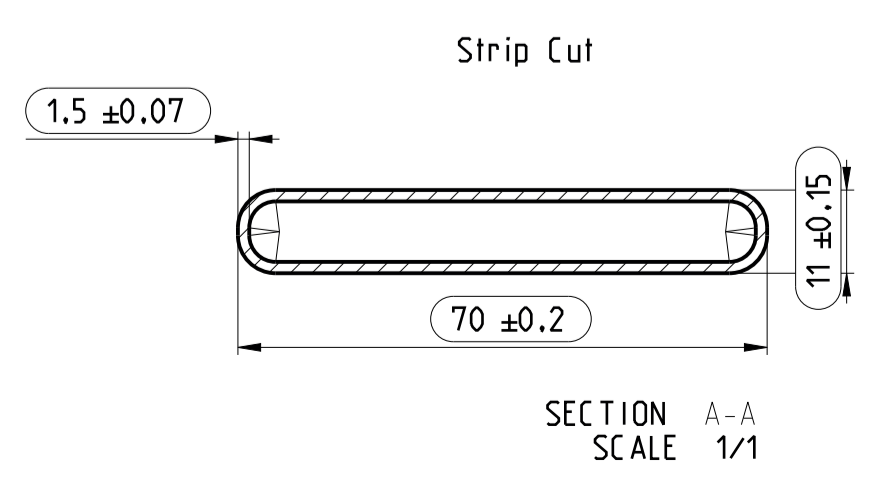

DESIGNATION	L
Alba Raw Frames 830x500	500
Alba Raw Frames 830x600	600
Alba Raw Frames 1130x500	500
Alba Raw Frames 1130x600	600
Alba Raw Frames 1430x500	500
Alba Raw Frames 1430x600	600
Alba Raw Frames 1730x500	500
Alba Raw Frames 1730x600	600

SCALE 1/10

SCALE 1/10

SCALE 1/5

SCALE 1/5

SCALE 1/5

SCALE 1/5

SECTION A-A
SCALE 1/1

SECTION A-A
SCALE 1/1

Ind	Date	Creation of drawing	11.02.2020	Ind	Date	Modification		Ind	Date	Modification	
lazzarini		Weight:		Material:				Colour:			
Code:	ALBA_RANGE	drawn by	muraty	checked by		status		ERP ID		folio	1 / 1
creation date	11.02.2020	ALBA dritto - gamma ALBA straight - range ALBA gerade - Auswahl		PLM ID		REV.					
size	A2	scale	1/5	This drawing can't be, without authorization, neither copied, neither reproduced, or communicated to thirds. Law of July 14, 1909 on the drawings and the models.							