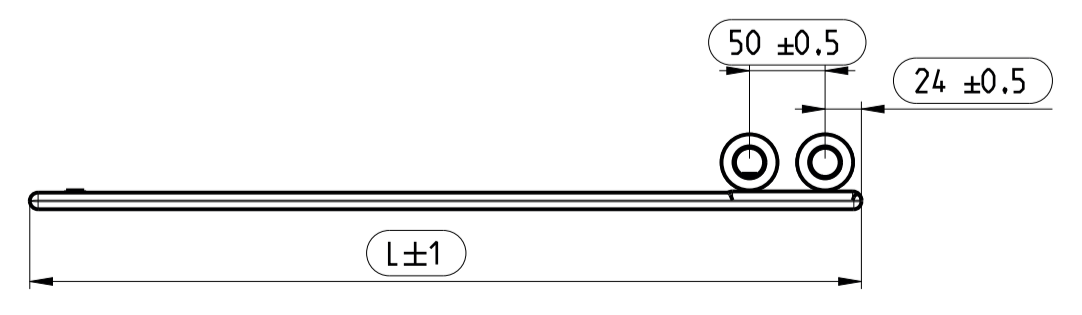

DESIGNATION	L
Alba Raw Frames 830x500	500
Alba Raw Frames 830x600	600
Alba Raw Frames 1130x500	500
Alba Raw Frames 1130x600	600
Alba Raw Frames 1430x500	500
Alba Raw Frames 1430x600	600
Alba Raw Frames 1730x500	500
Alba Raw Frames 1730x600	600

SCALE 1/10

SCALE 1/10

SCALE 1/5

SCALE 1/5

SCALE 1/5

SCALE 1/5

SECTION A-A
SCALE 1/1

SECTION A-A
SCALE 1/1

Ind	Date	Creation of drawing	11.02.2020	Ind	Date	Modification		Ind	Date	Modification	
lazzarini		Weight:		Material:				Colour:			
Code:	ALBA_RANGE	drawn by	muraty	checked by		status		ERP ID		folio	1 / 1
creation date	11.02.2020	ALBA dritto - gamma ALBA straight - range ALBA gerade - Auswahl		PLM ID		REV.					
size	A2	scale	1/5	This drawing can't be, without authorization, neither copied, neither reproduced, or communicated to thirds. Law of July 14, 1909 on the drawings and the models.							