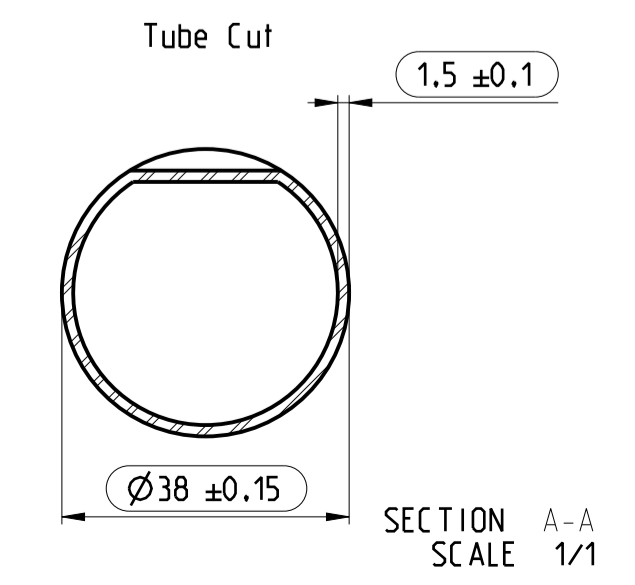

DESIGNATION	L
Alba Raw Frames 830x500	500
Alba Raw Frames 830x600	600
Alba Raw Frames 1130x500	500
Alba Raw Frames 1130x600	600
Alba Raw Frames 1430x500	500
Alba Raw Frames 1430x600	600
Alba Raw Frames 1730x500	500
Alba Raw Frames 1730x600	600

SCALE 1/10

SCALE 1/10

SCALE 1/5

SCALE 1/5

SCALE 1/5

SCALE 1/5

SECTION A-A
SCALE 1/1

SECTION A-A
SCALE 1/1

Ind	Date	Creation of drawing	11.02.2020	Ind	Date	Modification		Ind	Date	Modification	
lazzarini		Weight:		Material:				Colour:			
Code:	ALBA_RANGE	drawn by	muraty	checked by		status		ERP ID		folio	1 / 1
creation date	11.02.2020	ALBA dritto - gamma ALBA straight - range ALBA gerade - Auswahl		PLM ID		REV.					
size	A2	scale	1/5	This drawing can't be, without authorization, neither copied, neither reproduced, or communicated to thirds. Law of July 14, 1909 on the drawings and the models.							