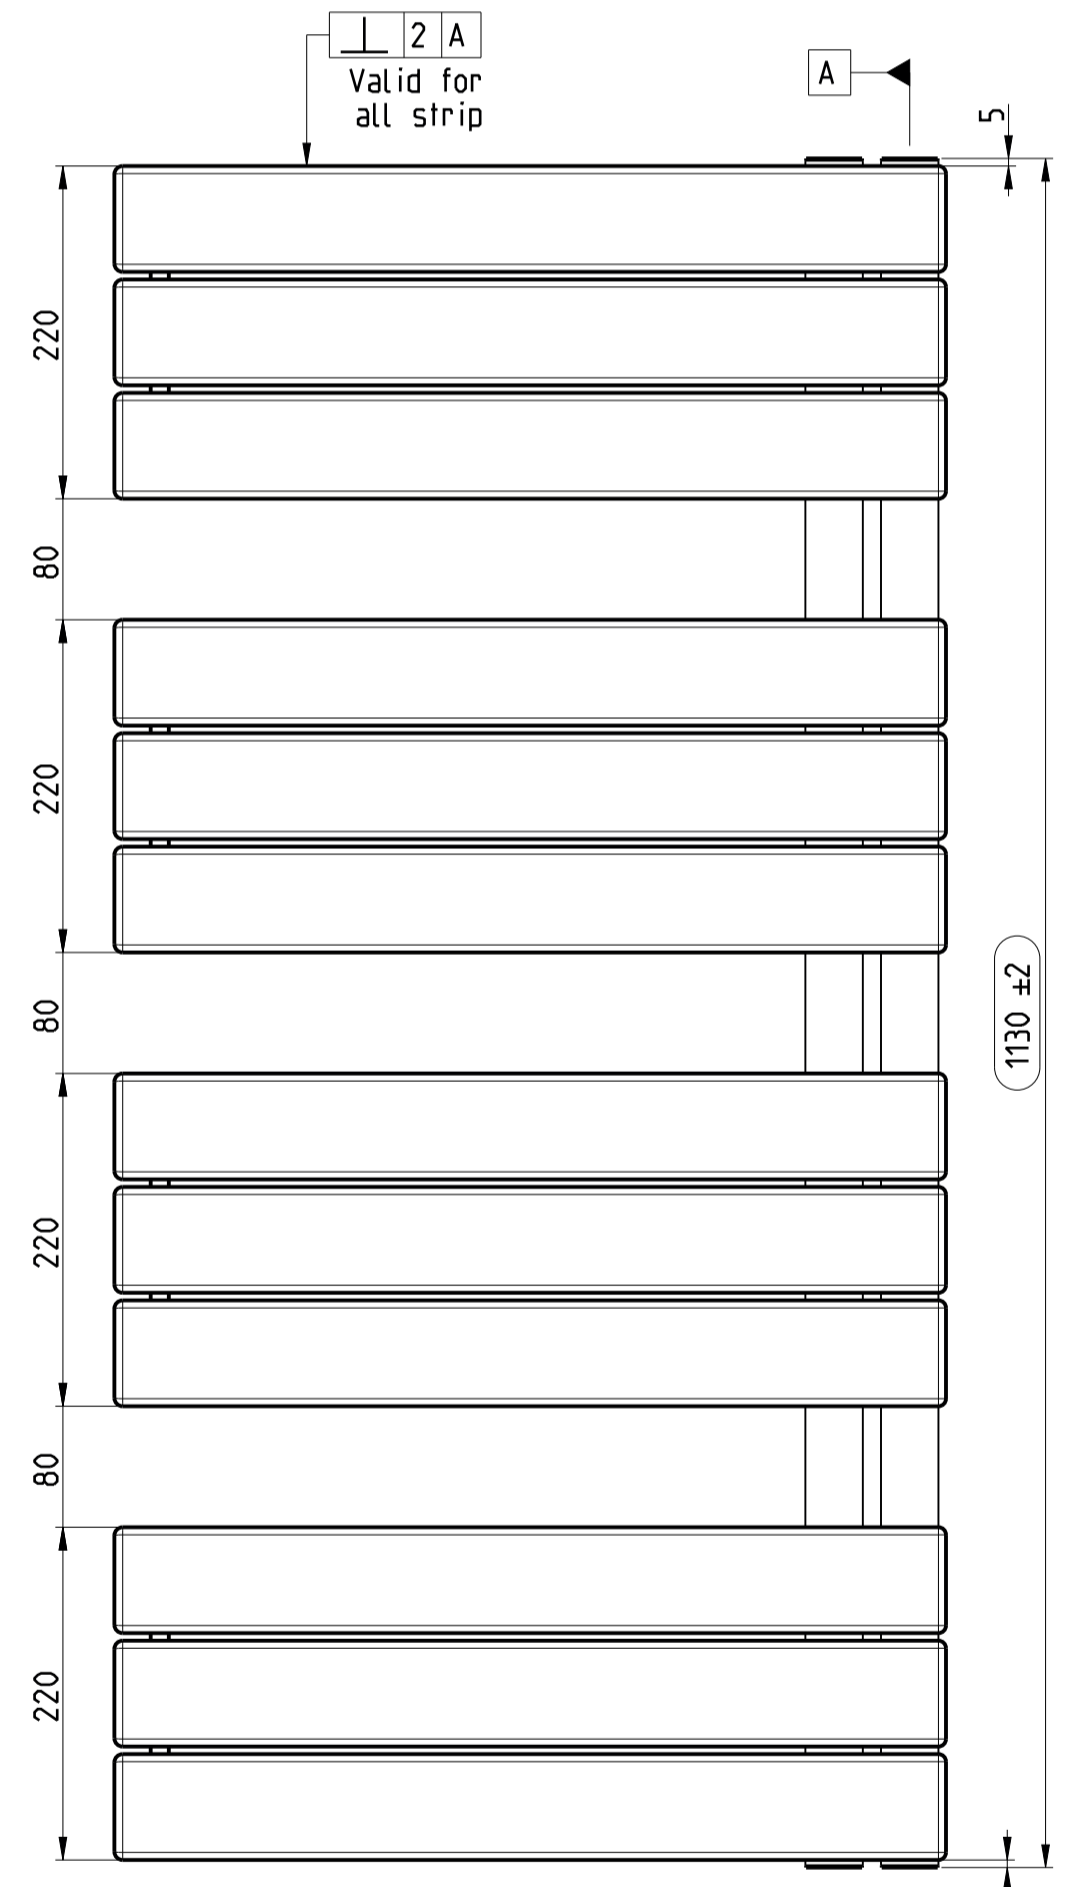

DESIGNATION	L
Alba Raw Frames 830x500	500
Alba Raw Frames 830x600	600
Alba Raw Frames 1130x500	500
Alba Raw Frames 1130x600	600
Alba Raw Frames 1430x500	500
Alba Raw Frames 1430x600	600
Alba Raw Frames 1730x500	500
Alba Raw Frames 1730x600	600

SCALE 1/10

SCALE 1/10

SCALE 1/5

SCALE 1/5

SCALE 1/5

SCALE 1/5

SECTION A-A
SCALE 1/1

SECTION A-A
SCALE 1/1

Ind	Date	Creation of drawing	11.02.2020	Ind	Date	Modification		Ind	Date	Modification	
lazzarini		Weight:		Material:				Colour:			
Code:	ALBA_RANGE	drawn by	muraty	checked by		status		ERP ID		folio	1 / 1
creation date	11.02.2020	ALBA dritto - gamma ALBA straight - range ALBA gerade - Auswahl		PLM ID		REV.					
size	A2	scale	1/5	This drawing can't be, without authorization, neither copied, neither reproduced, or communicated to thirds. Law of July 14, 1909 on the drawings and the models.							