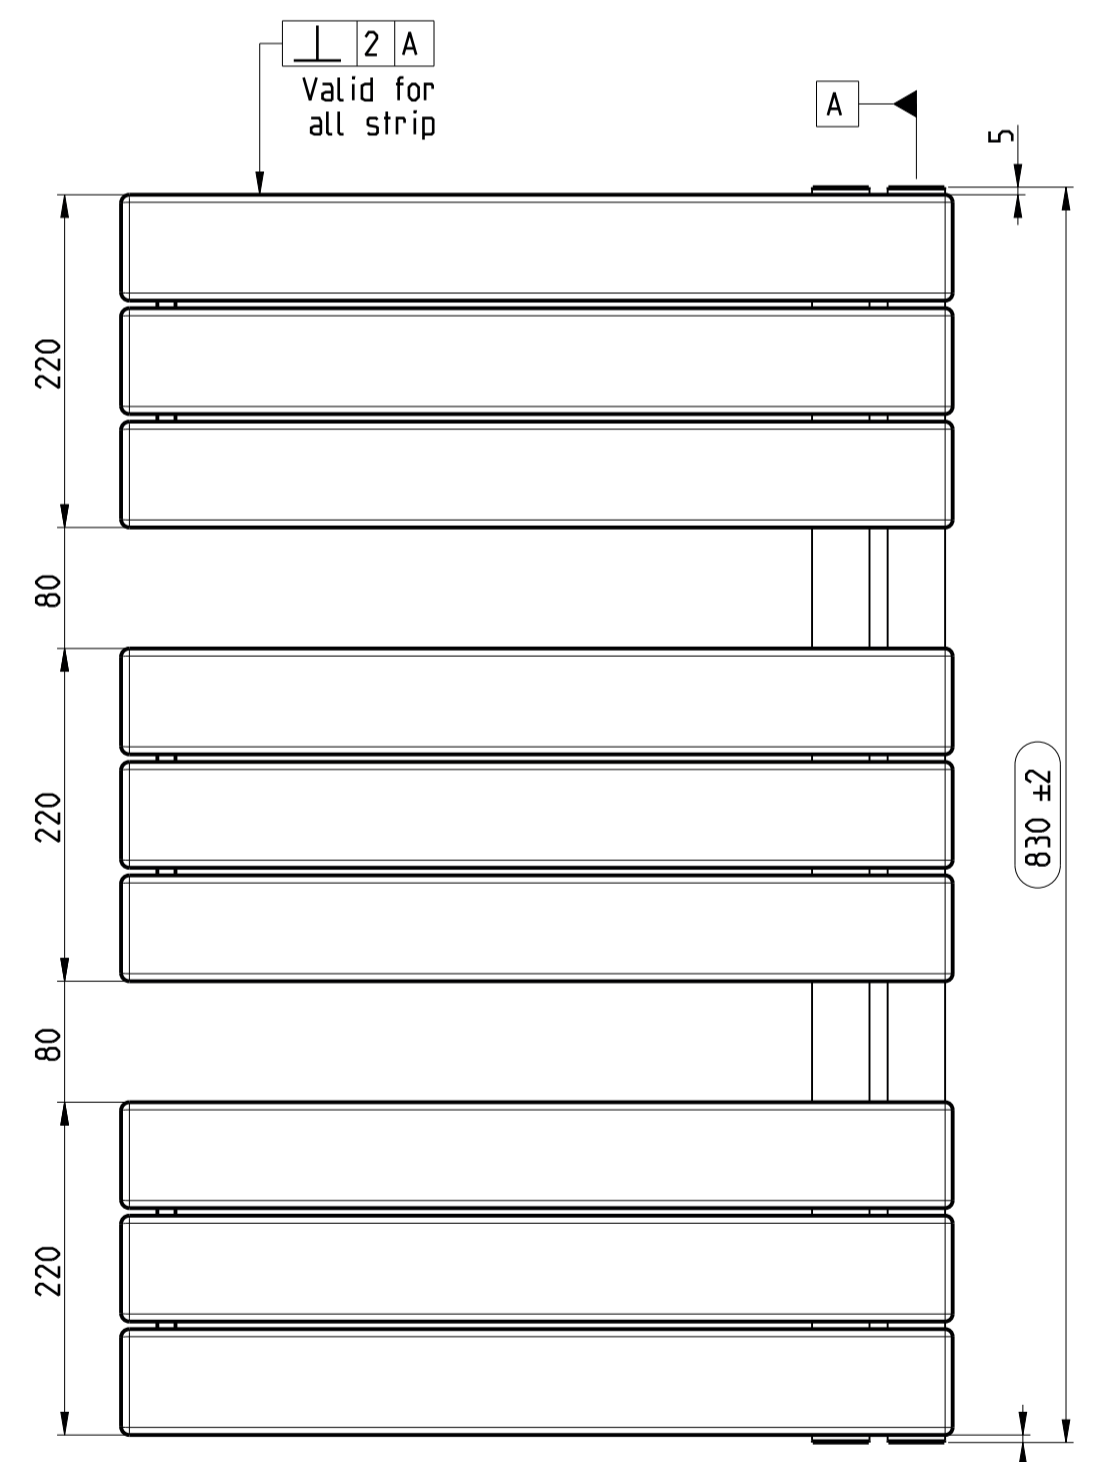

DESIGNATION	L
Alba Raw Frames 830x500	500
Alba Raw Frames 830x600	600
Alba Raw Frames 1130x500	500
Alba Raw Frames 1130x600	600
Alba Raw Frames 1430x500	500
Alba Raw Frames 1430x600	600
Alba Raw Frames 1730x500	500
Alba Raw Frames 1730x600	600

SCALE 1/10

SCALE 1/10

SCALE 1/5

SCALE 1/5

SCALE 1/5

SCALE 1/5

SECTION A-A
SCALE 1/1

SECTION A-A
SCALE 1/1

Ind	Date	Creation of drawing	11.02.2020	Ind	Date	Modification		Ind	Date	Modification	
lazzarini		Weight:		Material:				Colour:			
Code:	ALBA_RANGE	drawn by	muraty	checked by		status		ERP ID		folio	1 / 1
creation date	11.02.2020	ALBA dritto - gamma ALBA straight - range ALBA gerade - Auswahl		PLM ID		REV.					
size	A2	scale	1/5	This drawing can't be, without authorization, neither copied, neither reproduced, or communicated to thirds. Law of July 14, 1909 on the drawings and the models.							