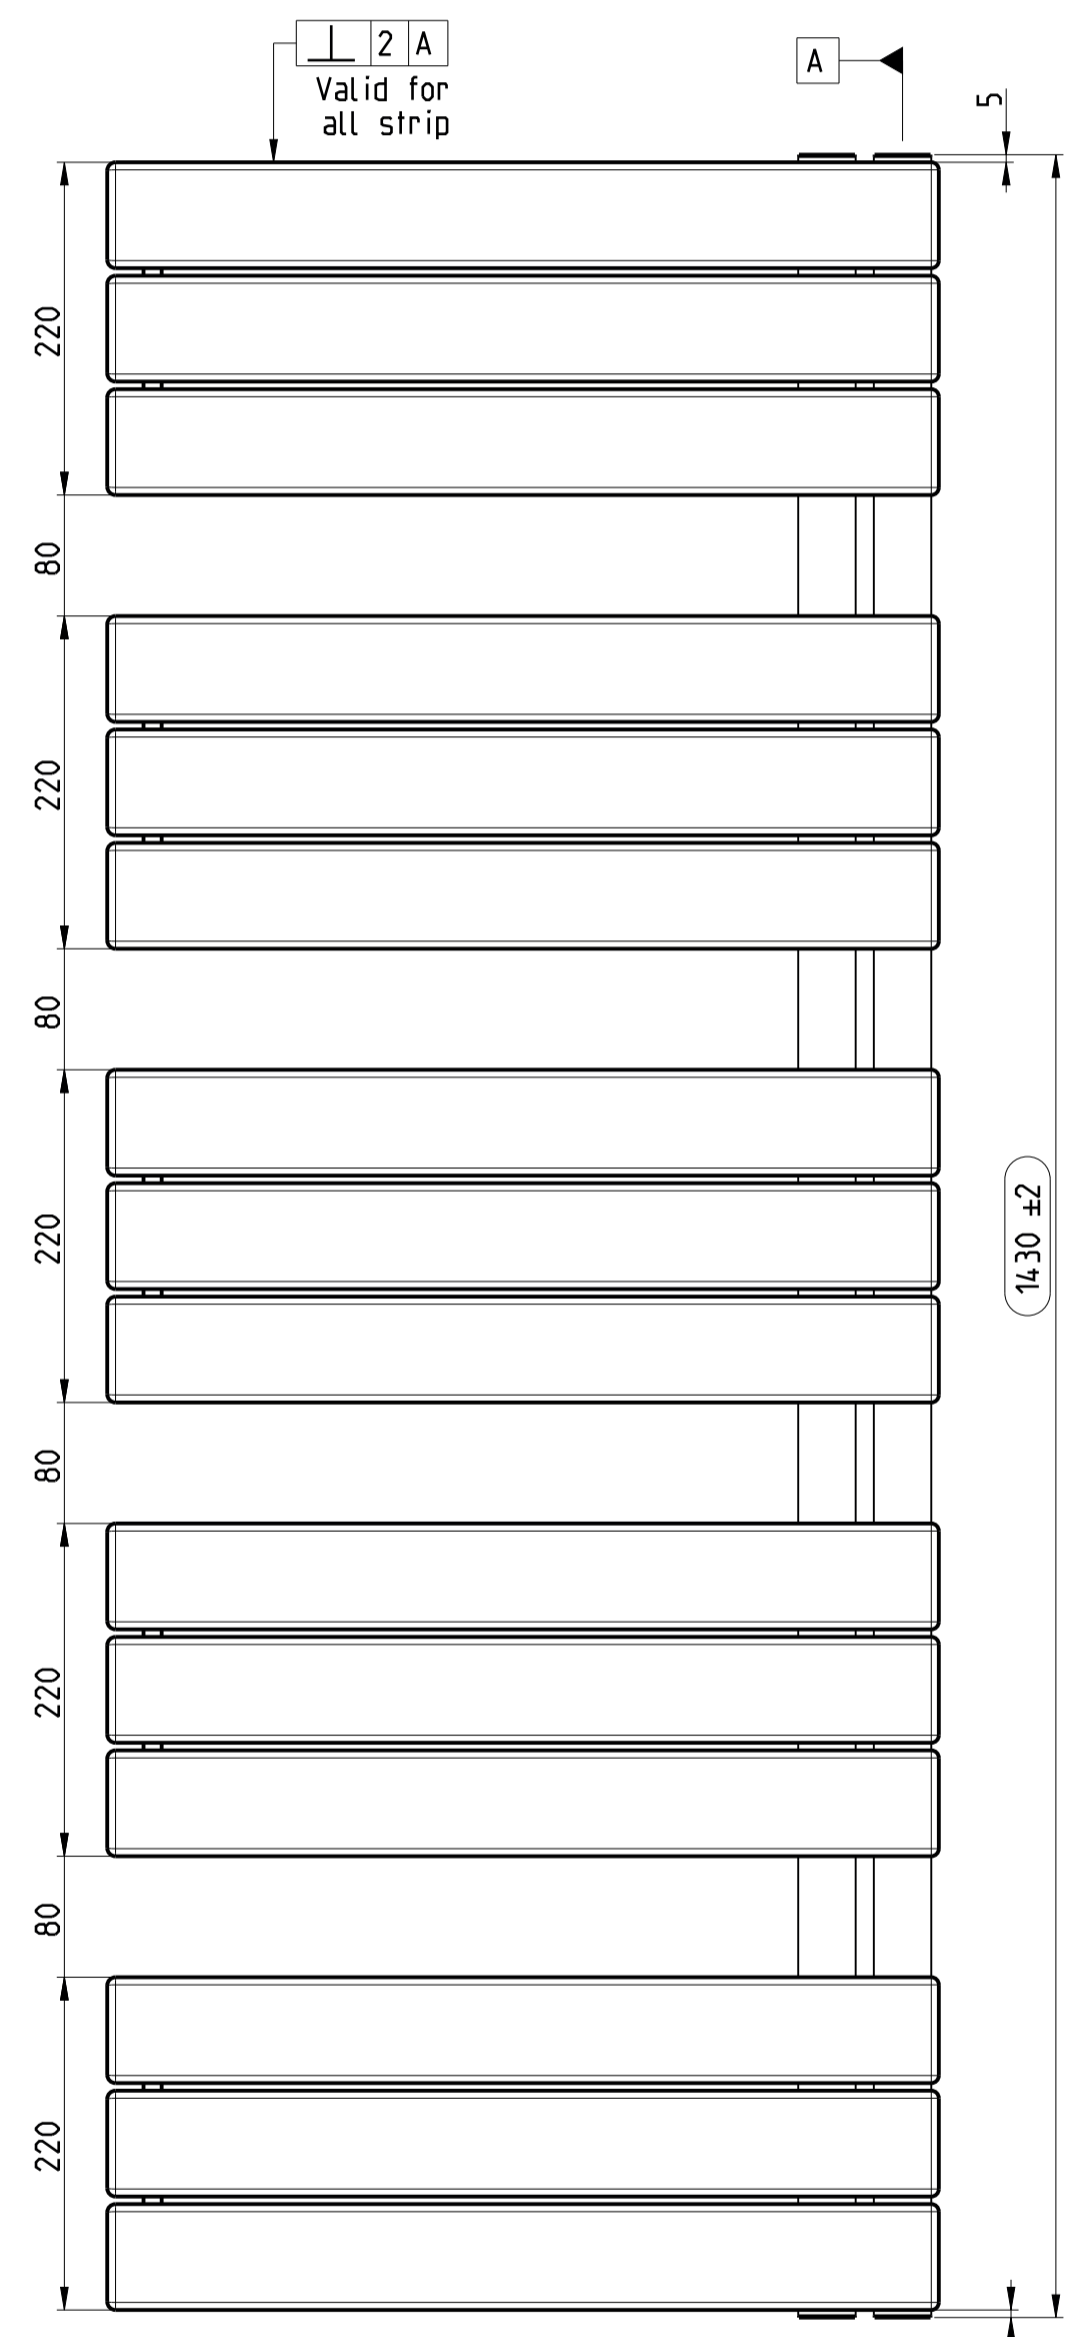

DESIGNATION	L
Alba Raw Frames 830x500	500
Alba Raw Frames 830x600	600
Alba Raw Frames 1130x500	500
Alba Raw Frames 1130x600	600
Alba Raw Frames 1430x500	500
Alba Raw Frames 1430x600	600
Alba Raw Frames 1730x500	500
Alba Raw Frames 1730x600	600

SCALE 1/10

SCALE 1/10

SCALE 1/5

SCALE 1/5

SCALE 1/5

SCALE 1/5

SECTION A-A
SCALE 1/1

SECTION A-A
SCALE 1/1

Ind	Date	Creation of drawing	11.02.2020	Ind	Date	Modification		Ind	Date	Modification	
lazzarini		Weight:		Material:				Colour:			
Code:	ALBA_RANGE	drawn by	muraty	checked by		status		ERP ID		folio	1 / 1
creation date	11.02.2020	ALBA dritto - gamma ALBA straight - range ALBA gerade - Auswahl		PLM ID		REV.					
size	A2	scale	1/5	This drawing can't be, without authorization, neither copied, neither reproduced, or communicated to thirds. Law of July 14, 1909 on the drawings and the models.							