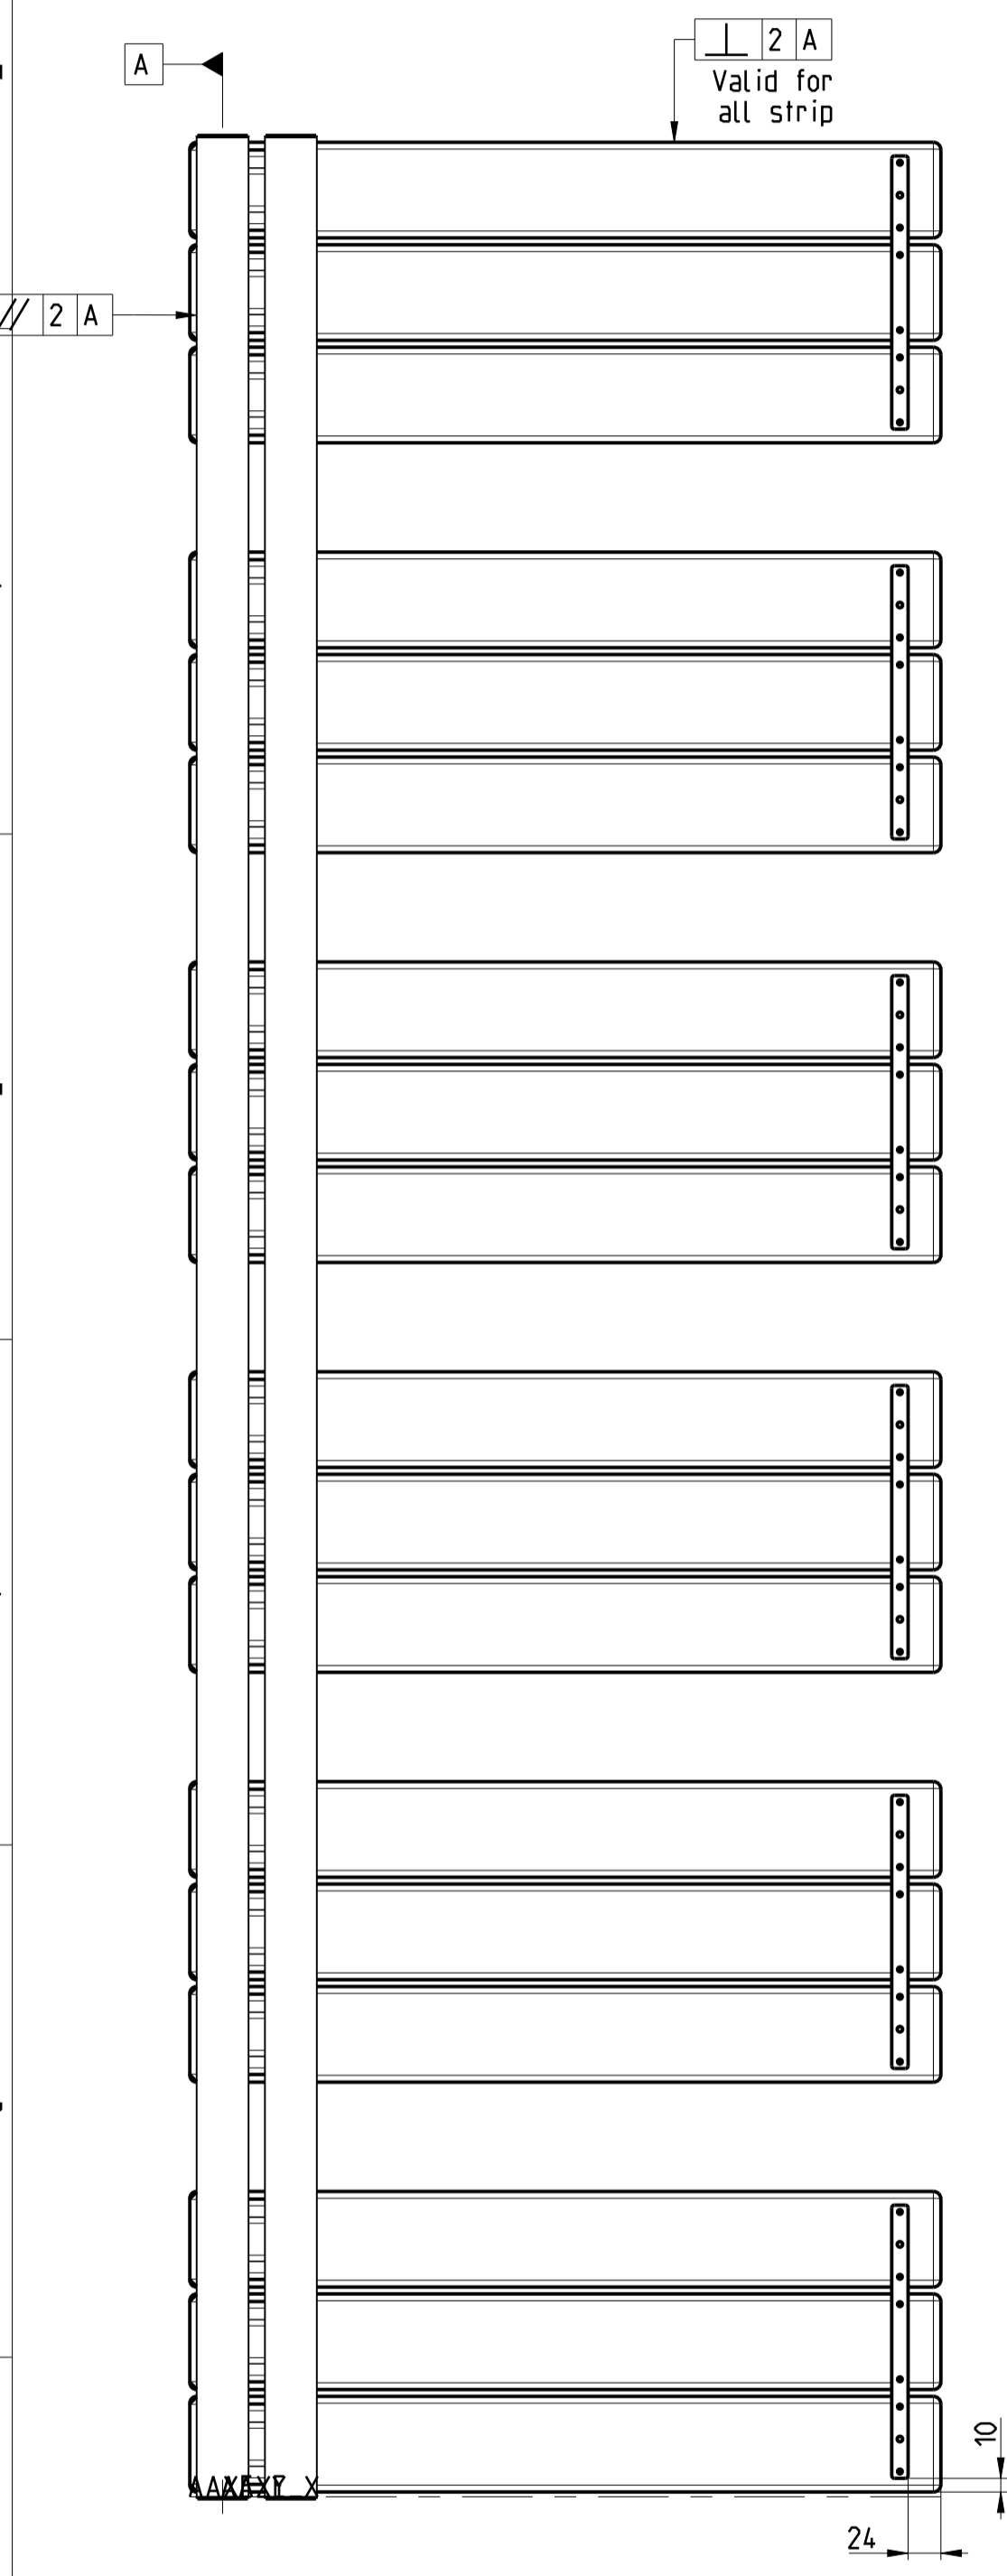

DESIGNATION	L
Alba Raw Frames 830x500	500
Alba Raw Frames 830x600	600
Alba Raw Frames 1130x500	500
Alba Raw Frames 1130x600	600
Alba Raw Frames 1430x500	500
Alba Raw Frames 1430x600	600
Alba Raw Frames 1730x500	500
Alba Raw Frames 1730x600	600

SCALE 1/10

SCALE 1/10

SCALE 1/5

SCALE 1/5

SCALE 1/5

SCALE 1/5

SECTION A-A
SCALE 1/1

SECTION A-A
SCALE 1/1

Ind	Date	Creation of drawing	11.02.2020	Ind	Date	Modification		Ind	Date	Modification	
lazzarini		Weight:		Material:				Colour:			
Code:	ALBA_RANGE	drawn by	muraty	checked by		status		ERP ID		folio	1 / 1
creation date	11.02.2020	ALBA dritto - gamma ALBA straight - range ALBA gerade - Auswahl		PLM ID		REV.					
size	A2	scale	1/5	This drawing can't be, without authorization, neither copied, neither reproduced, or communicated to thirds. Law of July 14, 1909 on the drawings and the models.							