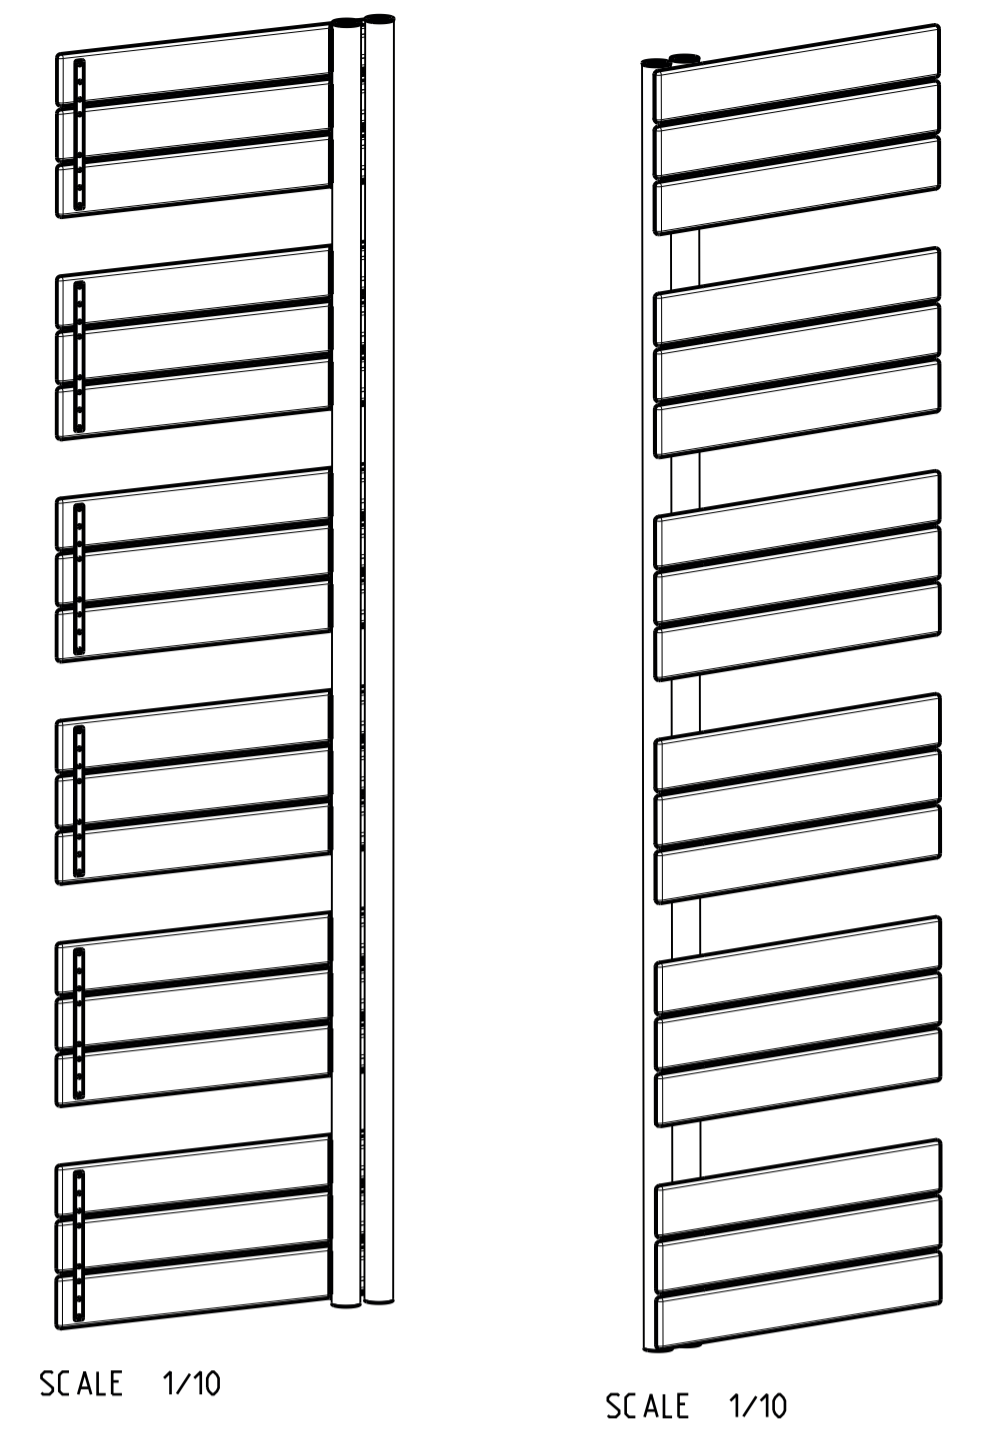

DESIGNATION	L
Alba Raw Frames 830x500	500
Alba Raw Frames 830x600	600
Alba Raw Frames 1130x500	500
Alba Raw Frames 1130x600	600
Alba Raw Frames 1430x500	500
Alba Raw Frames 1430x600	600
Alba Raw Frames 1730x500	500
Alba Raw Frames 1730x600	600

SCALE 1/10

SCALE 1/10

SCALE 1/5

SCALE 1/5

SCALE 1/5

SCALE 1/5

SECTION A-A
SCALE 1/1

SECTION A-A
SCALE 1/1

Ind	Date	Creation of drawing	11.02.2020	Ind	Date	Modification		Ind	Date	Modification	
lazzarini		Weight:		Material:				Colour:			
Code:	ALBA_RANGE	drawn by	muraty	checked by		status		ERP ID		folio	1 / 1
creation date	11.02.2020	ALBA dritto - gamma ALBA straight - range ALBA gerade - Auswahl		PLM ID		REV.					
size	A2	scale	1/5	This drawing can't be, without authorization, neither copied, neither reproduced, or communicated to thirds. Law of July 14, 1909 on the drawings and the models.							