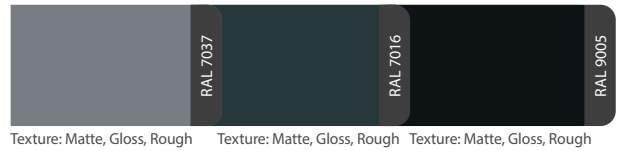

DeLonghi Radiator Colours

Radiator Colours

Typically, radiators come in the factory standard white but today you have a huge choice of different coloured radiators to choose from.

All DeLonghi radiators are available for custom colouring from their selected radiator colour range (RAL Colours) with a range of finishes (gloss, matte, rough +30%, and special +45%) for you to select from.

So, whether you want your radiators to blend in or stand out in your home having them coloured could be the best option for you.

Texture: Matte, Gloss, Rough Texture: Gloss Texture: Gloss

Texture: Gloss Texture: Matte, Gloss, Rough Texture: Matte, Gloss, Rough

Texture: Matte, Gloss, Rough Texture: Matte, Gloss, Rough Texture: Matte, Gloss, Rough

Texture: Matte, Gloss, Rough Texture: Matte, Gloss, Rough Texture: Matte, Gloss, Rough

Texture: Matte Texture: Matte, Gloss, Rough Texture: Special