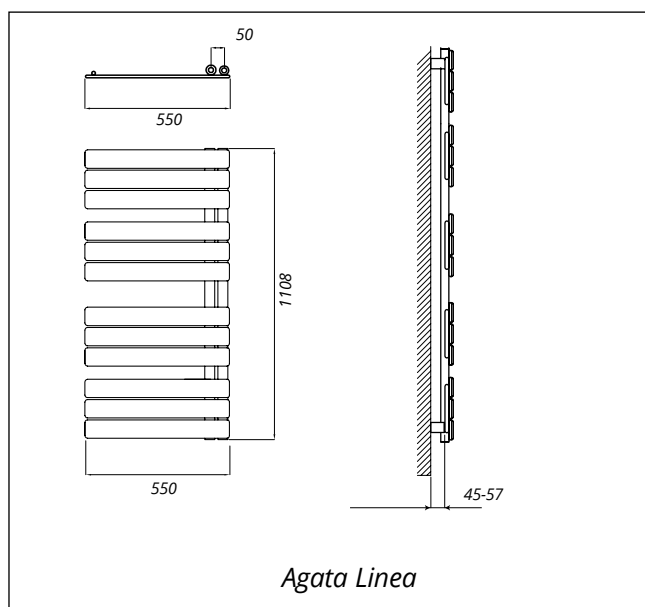

Agata Linea Towel Rail in Aranthracite (left) and white (right)

Specifications

PRODUCT CODE	STYLE	FINISH	NO. OF RAILS	OUTPUT	DIMENSIONS (H x W)
DLTRRCL12600	Richmond Linea	Chrome	22	431W	1186 x 600
DLTRRCL7450	Richmond Linea	Chrome	13	192W	691 x 450
DLTRRWL12600	Richmond Linea	White	22	598W	1186 x 600
DLTRRWL7450	Richmond Linea	White	13	286W	691 x 450
DLTRRCP12600	Richmond Parentisi	Chrome	22	431W	1186 x 600
DLTRRWP12600	Richmond Parentisi	White	22	598W	1186 x 600
DLGATA1108L	Agata Linea	White	12	585W	1108 x 550

- Connections 3x 1/2". Version with central connections also available, contact us for details
- Brackets set & 1/2" air vent included
- Max operating pressure 8 bar
- Max operating temperature 110°C

Additional sizes are available in both Richmond Plus and Agata ranges via indent. Contact us for further details.