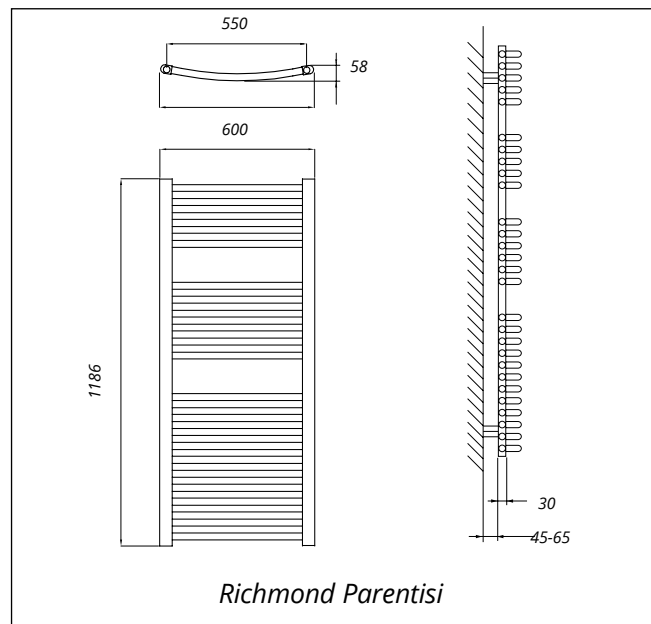

The Richmond Range: White Linea (left) and Chrome Parentisi (right)

DELONGHI AGATA TOWEL RAILS

These flat panel towel rail radiators are an extremely modern style that look good in any home. Central Heating New Zealand stock the white Linea (straight) version as standard in white, but anthracite finish variants are available via indent order. The colours options are limitless however, as the towel rails can be painted to match the interior decor of your home if you wish.

Agata Linea Towel Rail in Aranthracite (left) and white (right)

Specifications

PRODUCT CODE	STYLE	FINISH	NO. OF RAILS	OUTPUT	DIMENSIONS (H x W)
DLTRRCL12600	Richmond Linea	Chrome	22	431W	1186 x 600
DLTRRCL7450	Richmond Linea	Chrome	13	192W	691 x 450
DLTRRWL12600	Richmond Linea	White	22	598W	1186 x 600
DLTRRWL7450	Richmond Linea	White	13	286W	691 x 450
DLTRRCP12600	Richmond Parentisi	Chrome	22	431W	1186 x 600
DLTRRWP12600	Richmond Parentisi	White	22	598W	1186 x 600
DLGATA1108L	Agata Linea	White	12	585W	1108 x 550

- Connections 3x 1/2". Version with central connections also available, contact us for details
- Brackets set & 1/2" air vent included
- Max operating pressure 8 bar
- Max operating temperature 110°C

Additional sizes are available in both Richmond Plus and Agata ranges via indent. Contact us for further details.