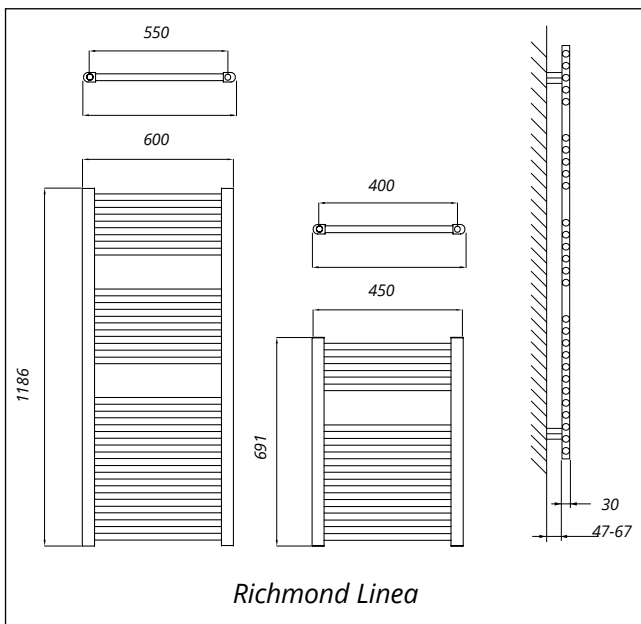

The Richmond Range: White Linea (left) and Chrome Parentisi (right)

DELONGHI AGATA TOWEL RAILS

These flat panel towel rail radiators are an extremely modern style that look good in any home. Central Heating New Zealand stock the white Linea (straight) version as standard in white, but anthracite finish variants are available via indent order. The colours options are limitless however, as the towel rails can be painted to match the interior decor of your home if you wish.

Agata Linea Towel Rail in Aranthracite (left) and white (right)

Specifications

PRODUCT CODE	STYLE	FINISH	NO. OF RAILS	OUTPUT	DIMENSIONS (H x W)
DLTRRCL12600	Richmond Linea	Chrome	22	431W	1186 x 600
DLTRRCL7450	Richmond Linea	Chrome	13	192W	691 x 450
DLTRRWL12600	Richmond Linea	White	22	598W	1186 x 600
DLTRRWL7450	Richmond Linea	White	13	286W	691 x 450
DLTRRCP12600	Richmond Parentisi	Chrome	22	431W	1186 x 600
DLTRRWP12600	Richmond Parentisi	White	22	598W	1186 x 600
DLGATA1108L	Agata Linea	White	12	585W	1108 x 550

- Connections 3x 1/2". Version with central connections also available, contact us for details
- Brackets set & 1/2" air vent included
- Max operating pressure 8 bar
- Max operating temperature 110°C

Additional sizes are available in both Richmond Plus and Agata ranges via indent. Contact us for further details.